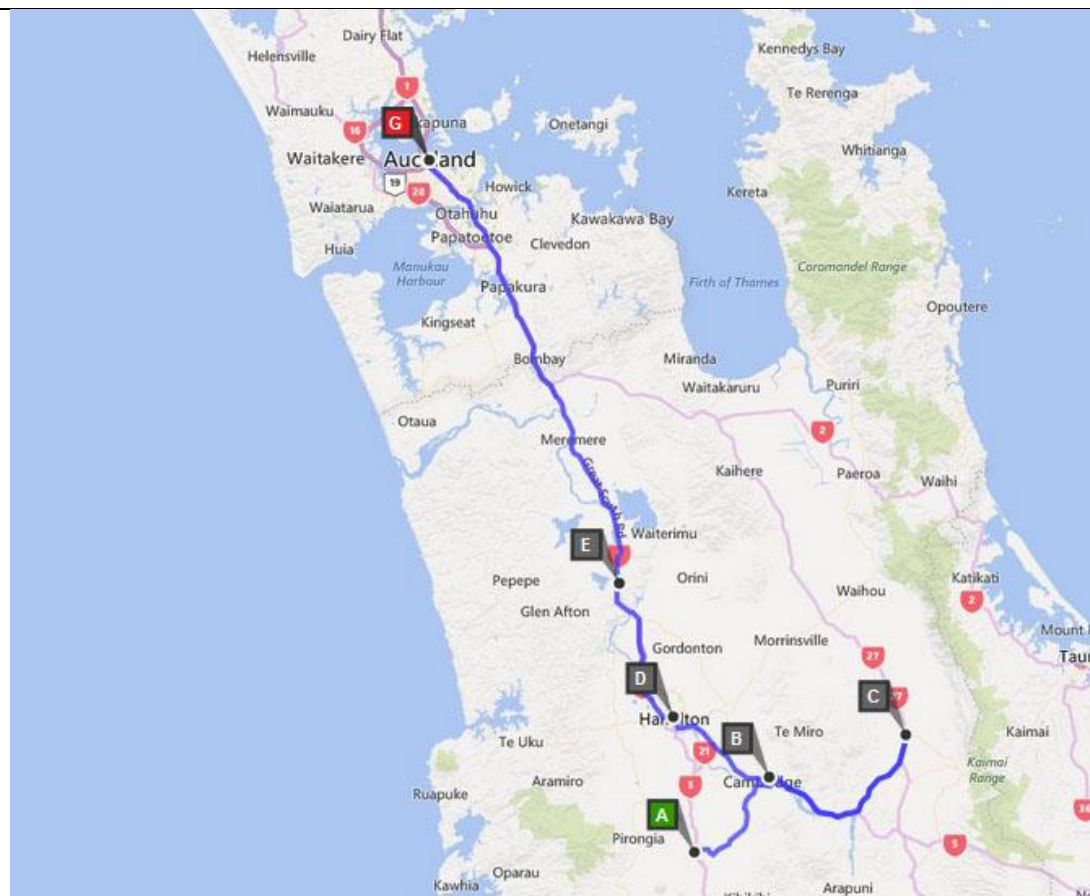

Auckland North Island

Otorohanga to Auckland

The map is guide and at this stage includes the general ride destination, not specific locations. For example in the case of Auckland, there are multiple locations but these are not listed on this map yet. To view the map on 'bing' using your bowser [click here](#). Auckland is also location F.

	EVENT	TIME	LOCATION	DEPART TO	ROUTE/DISTANCE/TRAVEL TIME
MON 23 NOV OTOROHANGA > HAMILTON 73km 1hr8mins	DEPART ACCOM	0830	TBC		SH/km/1
	TE AWAMUTU	0900>1000	One group of riders to Karaka Unit, Waikeria Prison	Cambridge@1030	Te Rahu Rd/25km/26min
	CAMBRIDE	10:30>11:30	Cambridge High School	Matamata@1130	SH1/44km/36/min
	MATAMATA	12:15>1315	Matamata Intermediate School	Hamilton@1315	Tauwhare Rd/63kn/1hr
	HAMILTON	14:015>15:30	Forest Lakes School	Auckland @15:30	SH1/125km/1hr33
	ARRIVE ACCOM	1700	Private accomodation