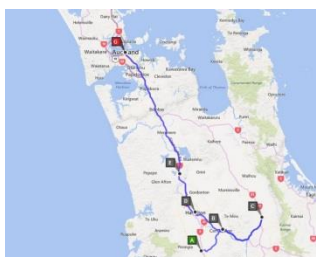

NORTH ISLAND ITINERARY - 2015

Auckland North Island
Otorohanga to Auckland