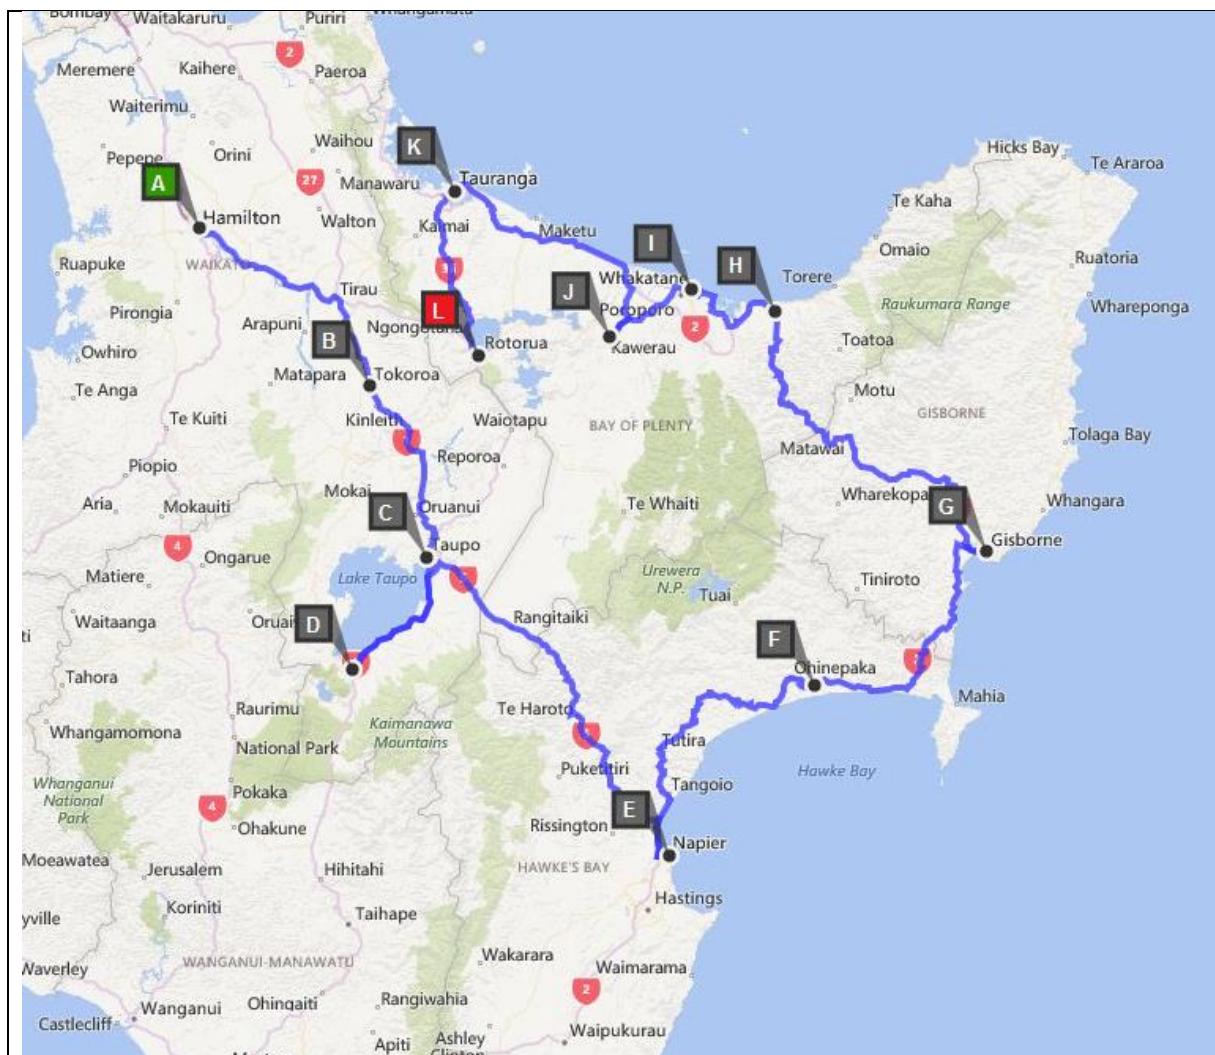

## PALMERSTON NORTH TO WHANGANUI

The map is guide and at this stage includes the general ride destination, not specific locations. For example in the case of the Wellington region, there are multiple locations but these are not listed on this map yet. To view the map on 'bing' using your browser [click here](#).

SAT 21 NOV	EVENT	TIME	LOCATION	DEPART TO	ROUTE/DISTANCE/TRAVEL TIME
	DEPART ACCOM	0800	Saint Michael Marae 70 Ellesmere Crescent, Highbury, Palmerston North.	Feilding event @ 0830	SH/km/min
<b>FEILDING &gt; HUTT</b>	FEILDING EVENT	0830>1120	Manchester Square,	Levin @ 1120	SH57/65km/50mins
<b>158km 2hrs10min</b>	LEVIN EVENT	1300	Donnelly Park- Reverse Colour Run	Paraparaumu @ 1300	SH1//48/35mins
	PARAPARAUMU EVENT	1345>1600	Paraparaumu Community Centre 15 Ngahina St, Paraparaumu	Accommodation @ 1600	SH1&58/56km/51min
	ARRIVE ACCOM	1700	Orongomai Marae, Railway Ave, Walliceville Upper Hutt		

## HAMILTON TO ROTORUA

The map is guide and at this stage includes the general ride destination, not specific locations. To view the map on 'bing' using your bowser [click here](#).

	EVENT	TIME	LOCATION	DEPART TO		
<b>FRI</b> <b>20 NOV</b>	BRIEFING	1700	Army Office Rostrevior St Hamilton			
	<b>HAMILTON</b>	ACCOM				
<b>SAT</b> <b>21 NOV</b>	DEPART ACCOM		TBC	Hamilton		
	<b>HAMILTON</b> > <b>NAPIER</b>	HAMILTON EVENT	10:00-11:15	Enderley Community Centre	Tokoroa	SH1/86km/1hr,14min
	<b>253km</b> <b>3hrs26min</b>	TOKOROA EVENT	12:30-13:10	C.A.S.P.E.R Tokoroa	Taupo	SH1/66km/48mins
	TAUPO EVENT	14:00-17:00	Taupo Violence Intervention Network	Napier	SH5/50km/1hr47min	
	ARRIVE ACCOM		Napier	Accommodation		