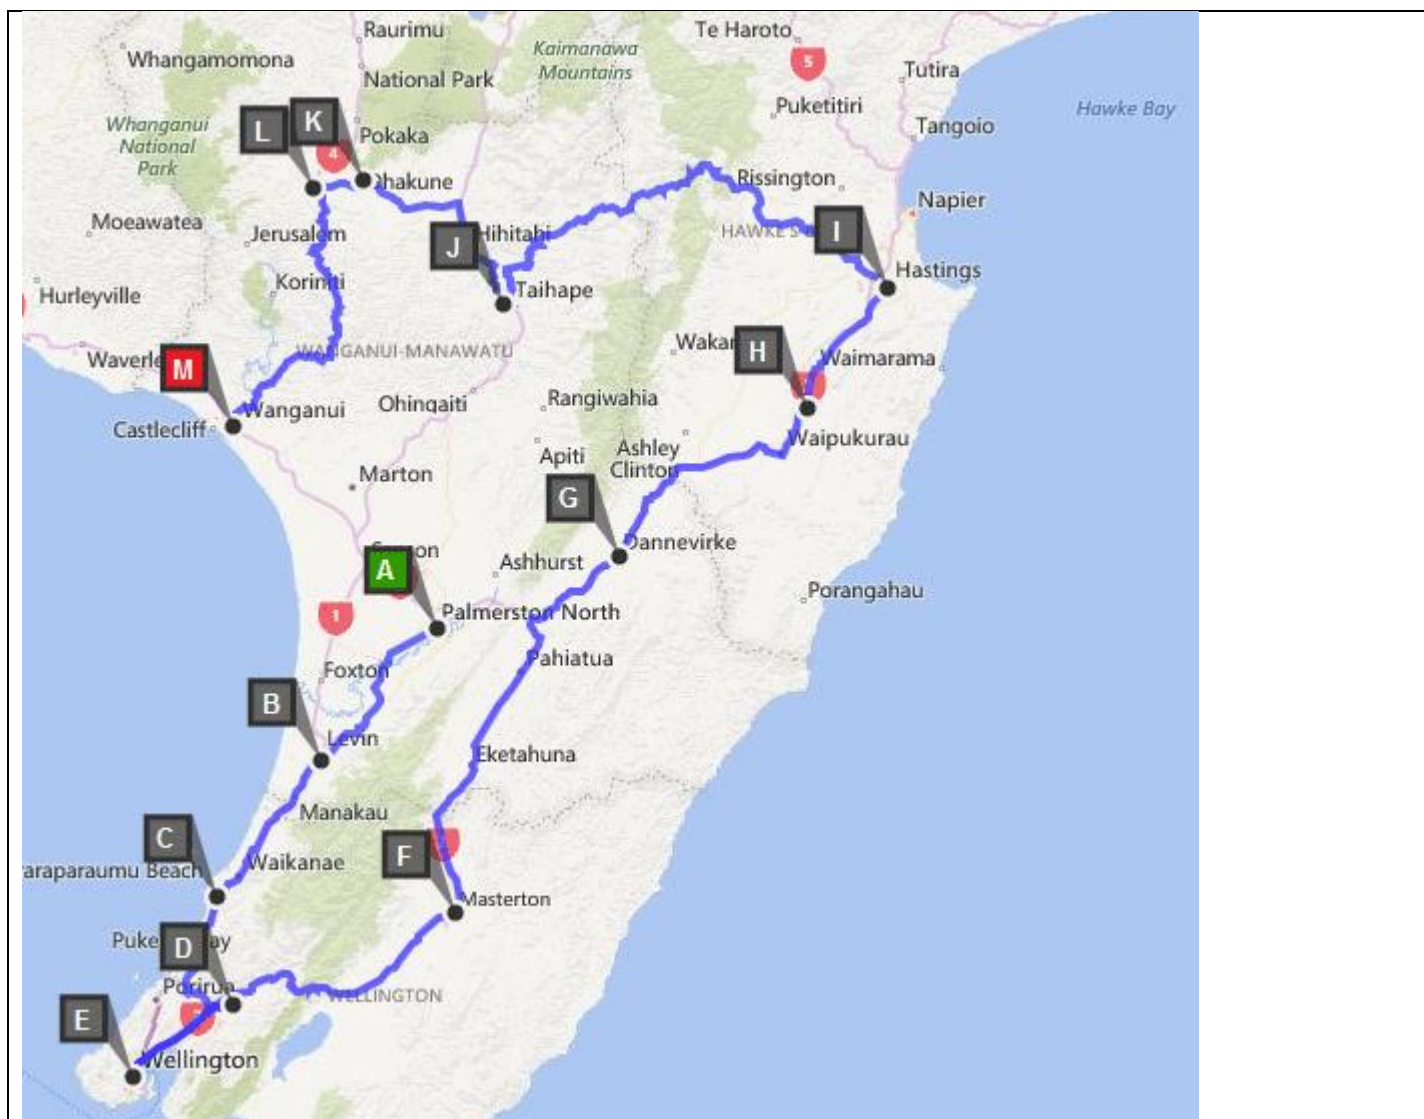

## Otorohanga to Auckland

The map is guide and at this stage includes the general ride destination, not specific locations. For example in the case of Auckland, there are multiple locations but these are not listed on this map yet. To view the map on 'bing' using your bowser [click here](#). Auckland is also location F.

	EVENT	TIME	LOCATION	DEPART TO	ROUTE/DISTANCE/TRAVEL TIME
<b>MON</b> <b>23 NOV</b> <b>OTOROHANGA</b> <b>&gt;</b> <b>HAMILTON</b>  <b>73km</b> <b>1hr8mins</b>	DEPART ACCOM	0830	TBC		SH/km/1
	TE AWAMUTU	0900>1000	One group of riders to Karaka Unit, Waikeria Prison	Cambridge@1030	Te Rahu Rd/25km/26min
	CAMBRIDE	10:30>11:30	Cambridge High School	Matamata@1130	SH1/44km/36/min
	MATAMATA	12:15>1315	Matamata Intermediate School	Hamilton@1315	Tauwhare Rd/63kn/1hr
	HAMILTON	14:015>15:30	Forest Lakes School	Auckland @15:30	SH1/125km/1hr33
	ARRIVE ACCOM	1700	Private accomodation		

## PALMERSTON NORTH TO WHANGANUI

The map is guide and at this stage includes the general ride destination, not specific locations. For example in the case of the Wellington region, there are multiple locations but these are not listed on this map yet. To view the map on 'bing' using your browser [click here](#).

## HAMILTON TO ROTORUA

The map is guide and at this stage includes the general ride destination, not specific locations. To view the map on 'bing' using your bowser [click here](#).

	EVENT	TIME	LOCATION	DEPART TO		
<b>FRI</b> <b>20 NOV</b>	BRIEFING	1700	Army Office Rostrevior St Hamilton			
	<b>HAMILTON</b>	ACCOM				
<b>SAT</b> <b>21 NOV</b>	DEPART ACCOM		TBC	Hamilton		
	<b>HAMILTON</b> > <b>NAPIER</b>	HAMILTON EVENT	10:00-11:15	Enderley Community Centre	Tokoroa	SH1/86km/1hr,14min
	<b>253km</b> <b>3hrs26min</b>	TOKOROA EVENT	12:30-13:10	C.A.S.P.E.R Tokoroa	Taupo	SH1/66km/48mins
	TAUPO EVENT	14:00-17:00	Taupo Violence Intervention Network	Napier	SH5/50km/1hr47min	
	ARRIVE ACCOM		Napier	Accommodation		