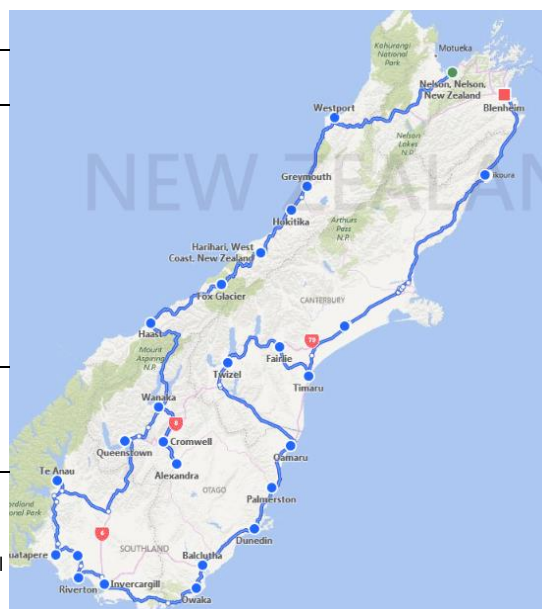

SOUTH ISLAND DRAFT ITINERARY – 2015

RIDE INFO	JOINING THE RIDE	Anyone can join the Ride for as long as they wish, as long as they abide by the Ride Rules as outlined below
	COST	There is no registration fee or cost, the ride is free
	TO BRING	Current driver's licence, warranted, registered and insured bike with minimum 250cc engine size (except within city limits where all bikes and scooters are encouraged), full face helmet and visor, puncture repair kit, wooden block for parking on grass, windscreen cleaning gear, torch, warm/windproof/wet weather riding gear, (here is a handy list of other items you may need), sleeping bag, pillow, towel, sunscreen, lip balm, toiletries, ear plugs, camera, an adventurous spirit and a will to end violence in New Zealand communities. Excess items may be carried in the support vehicle. The Ride Leaders will be carrying medical kits.
	ACCOMMODATION	Accommodation is a combination of marae stay, army/navy bases and holiday parks and costs approximately $25/night which includes an evening meal. This is organised by Ride leaders and must be confirmed with them.
	RIDE RULES	No alcohol or drugs permitted on the Ride No patches Motorcycle must be of 250cc or larger The White Ribbon Riders are responsible for on-road safety and protocol By taking part, you agree to 'never commit, condone or remain silent about violence towards women'